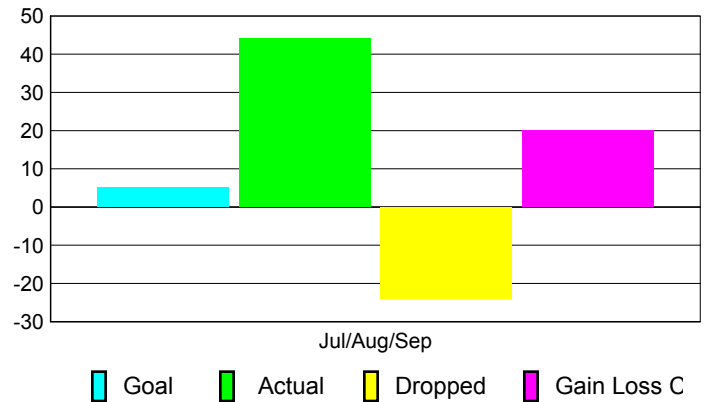

Membership Results 2010-2011

Goal, New, Dropped, Gain/Loss